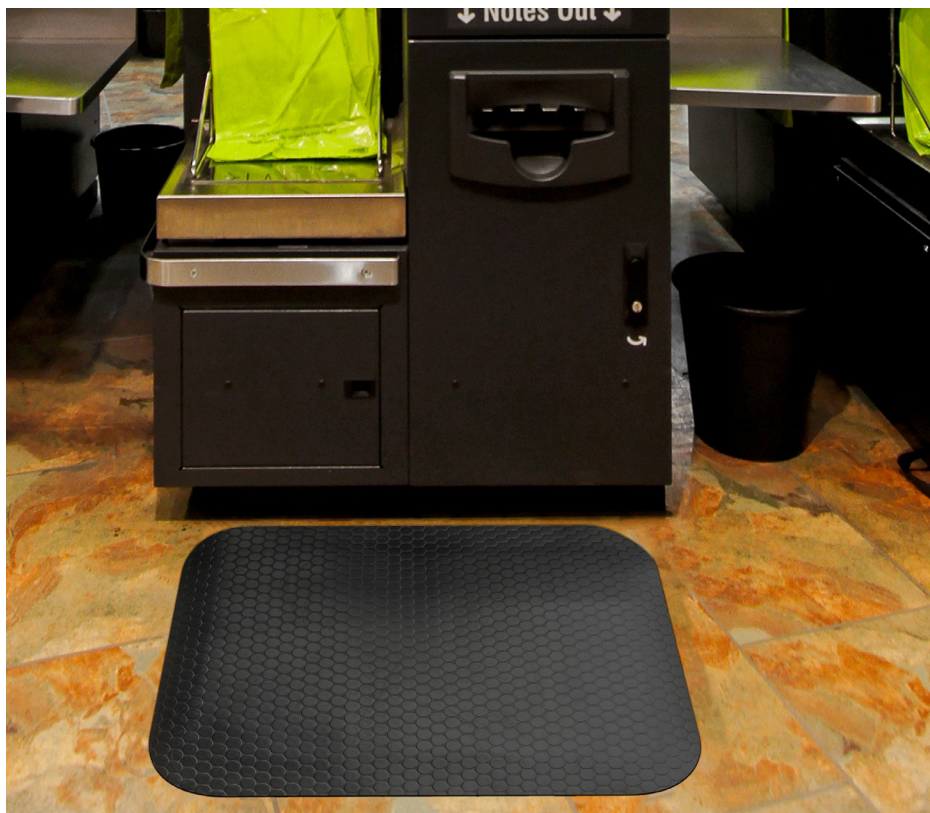

MATWORKS

COMPREHENSIVE FLOORING SOLUTIONS

Medallion

Medallion mats are affordable anti-fatigue mats designed to provide comfort and increase employee productivity. The mats are low-profile and feature a slip-resistant surface. Medallion mats feature an attractive circular pattern and are offered in black.

PRODUCT INFO

Anti-Fatigue Matting

Raised circular nubs

Specifications

Size	Custom sizes are available in widths of 24", 36" and 48"
Overall Thickness	5/8"
Material	Extruded PVC
Backing	PVC-blended foam
Backing Thickness	1/2"
Installation	Loose laid
Performance	3-4 years* <small>*Under normal use</small>
100% Customer Satisfaction* <small>*Based on the life of the product</small>	